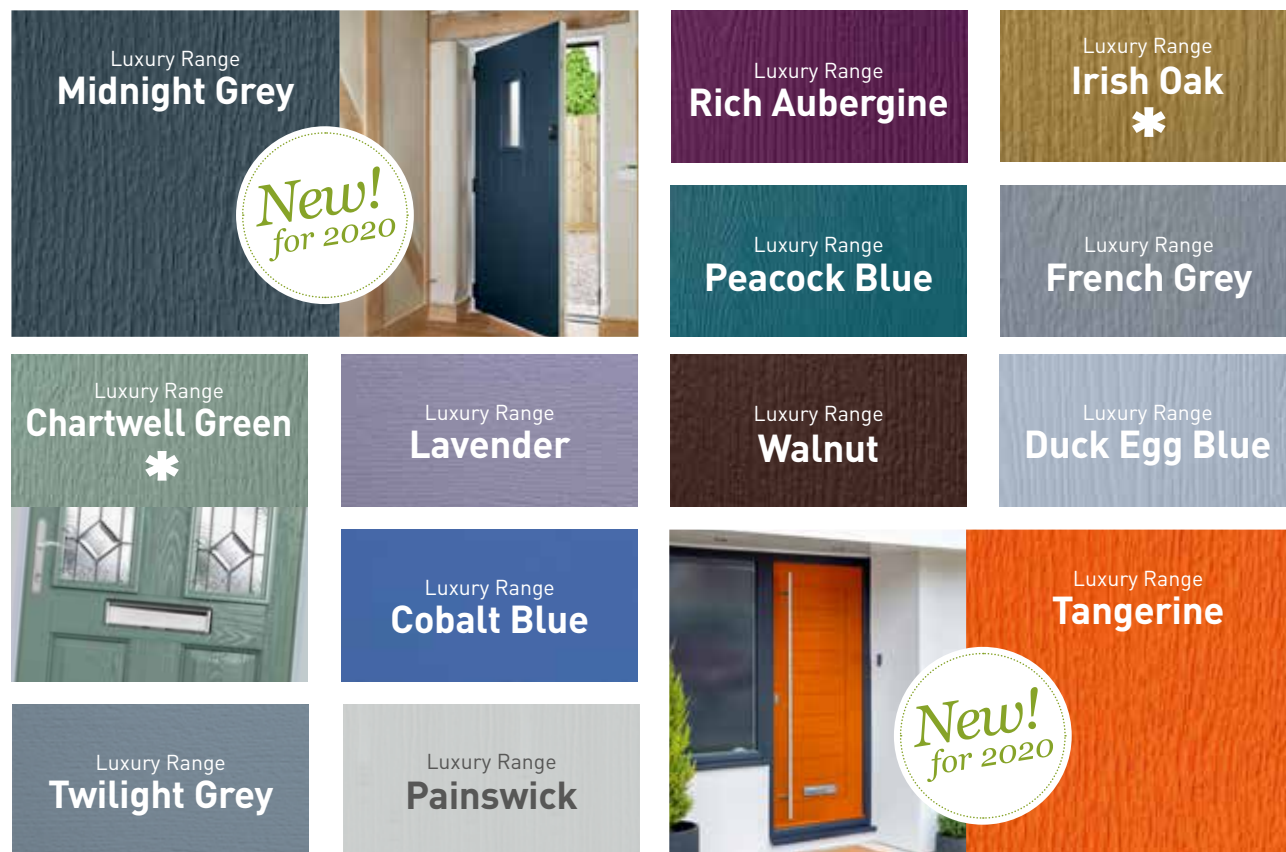

**New!**

*New colours for*  
**Summer**  
**2020**

**Solidor**<sup>®</sup>

[www.solidor.co.uk](http://www.solidor.co.uk)

# A Colourful Entrance

3 new colours added to the range for 2020

We offer the **largest** range of colours from stock in the UK.

Choose from 24 colours for the inside and / or the outside of your door. You also have 9 frame colour options to choose from. When selecting your colour from this guide please be aware we advise you to ask for a colour swatch to check both colour and grain structure.

## Luxury Range

### RAL Colour Match for Solidor Door Skins

White - RAL 9016

Blue - RAL 5011

Green - RAL 6009

Black - RAL 9005

French Grey - RAL 7001

Painswick - RAL 7038

Schwarzbraun - RAL 8022