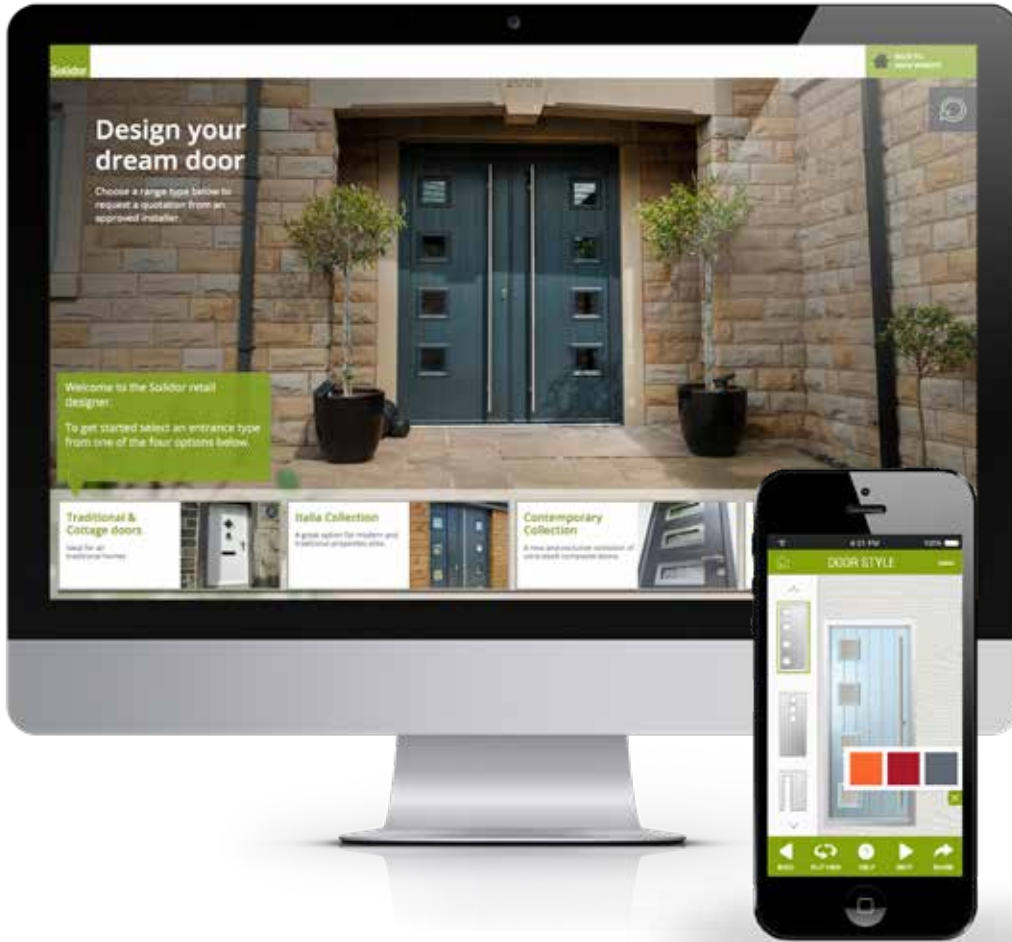

# A Colourful Entrance

*Bringing you the latest trends right to your door*

## *Standard Range*

\* Available as a door and / or a frame option

# *What's Hot For 2020 Tangerine*

Create your dream door today

[www.doordesigner.solidor.co.uk](http://www.doordesigner.solidor.co.uk)