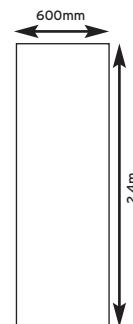

Individual Panel Size:

1m wide x 10mm thick x 2.4m long

Marble Range

Pergamon
GE7PMC

Black
GE7BMC

Light Grey
GE7LGMC

White
GE7WMC

Blue
GE7BLMC

Individual Panel Size:
600mm wide x 7mm thick
x 2.4m long

Marble Range

Pergamon
GE9PMC

Travertine
GE9TRC

Light Grey
GE9LGMC

White Gloss
GE9WHC

Diamond Range

Black Diamond
GE9BDC