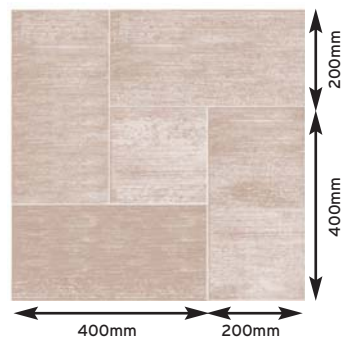

600mm wide x 7mm thick
x 2.6m long

Large Tile Range

White
GE9LTMWH

Beige
GE9LTMBE

Light Grey
GE9LTMLG

Brown
GE9LTMBR

Large Tile Pattern

Black
GE9LTMBL