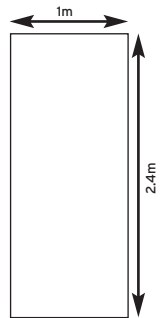

CHOICE OF PANEL SIZE

Geopanel is available in a variety of widths, thicknesses and lengths, making it a suitable for a wide range of situations.

Standard Wall Panel

250mm wide, 2700mm long, 5mm thick

Standard Ceiling Panel

250mm wide, 2700mm long & 5mm thick
250mm wide, 4000mm long & 5mm thick

Mid Range Wall and Shower Panel

600mm wide, 2400mm long & 7mm thick
600mm wide, 2600mm long & 7mm thick

Wide Range Wall and Shower Panel

Individual Panel Size:

1m wide x 10mm thick x 2.4m long

Marble Range

Pergamon
GE7PMC

Black
GE7BMC

Light Grey
GE7LGMC

White
GE7WMC

Blue
GE7BLMC

Individual Panel Size:
600mm wide x 7mm thick
x 2.4m long

Marble Range

Pergamon
GE9PMC

Travertine
GE9TRC

Light Grey
GE9LGMC

White Gloss
GE9WHC

Diamond Range

Black Diamond
GE9BDC