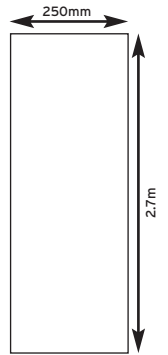

250mm wide, 2700mm long & 5mm thick
250mm wide, 4000mm long & 5mm thick

Mid Range Wall and Shower Panel

600mm wide, 2400mm long & 7mm thick
600mm wide, 2600mm long & 7mm thick

Wide Range Wall and Shower Panel

Individual Panel Size:
600mm wide x 7mm thick
x 2.4m long

Marble Range

Pergamon
GE9PMC

Travertine
GE9TRC

Light Grey
GE9LGMC

White Gloss
GE9WHC

Diamond Range

Black Diamond
GE9BDC

600mm wide x 7mm thick
x 2.6m long

Large Tile Range

White
GE9LTMWH

Beige
GE9LTMBE

Light Grey
GE9LTMLG

Brown
GE9LTMBR

Large Tile Pattern

Black
GE9LTMBL

Individual Panel Size:
250mm wide x 5mm thick x
2.7m long

Marble Range

Pergamon
GE8PMC

Black
GE8BMC

Light Grey
GE8LGMC

Blue
GE8BLMC

Green
GE8GRMC

Beige
GE8BEMC