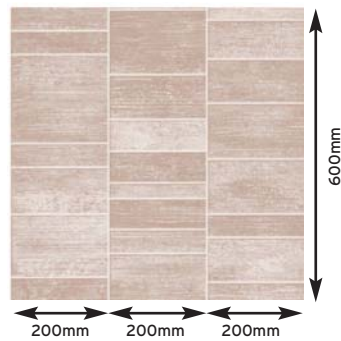

Small Tile Range

White
GE9STMWH

Beige
GE9STMBE

Light Grey
GE9STMLG

Brown
GE9STMBR

Small Tile Pattern

Black
GE9STMBL

Individual Panel Size (Tile Ranges):

600mm wide x 7mm thick
x 2.6m long

Large Tile Range

White
GE9LTMWH

Beige
GE9LTMBE

Light Grey
GE9LTMLG

Brown
GE9LTMBR

Large Tile Pattern

Black
GE9LTMBL