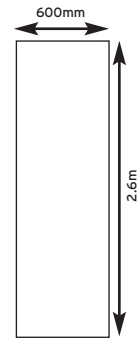

250mm wide, 2700mm long & 5mm thick
250mm wide, 4000mm long & 5mm thick

Mid Range Wall and Shower Panel

600mm wide, 2400mm long & 7mm thick
600mm wide, 2600mm long & 7mm thick

Wide Range Wall and Shower Panel

Individual Panel Size:
600mm wide x 7mm thick
x 2.4m long

Marble Range

Pergamon
GE9PMC

Travertine
GE9TRC

Light Grey
GE9LGMC

White Gloss
GE9WHC

Diamond Range

Black Diamond
GE9BDC

Small Tile Range

White
GE9STMWH

Beige
GE9STMBE

Light Grey
GE9STMLG

Brown
GE9STMBR

Small Tile Pattern

Black
GE9STMBL

Individual Panel Size (Tile Ranges):

600mm wide x 7mm thick
x 2.6m long

Large Tile Range

White
GE9LTMWH

Beige
GE9LTMBE

Light Grey
GE9LTMLG

Brown
GE9LTMBR

Large Tile Pattern

Black
GE9LTMBL