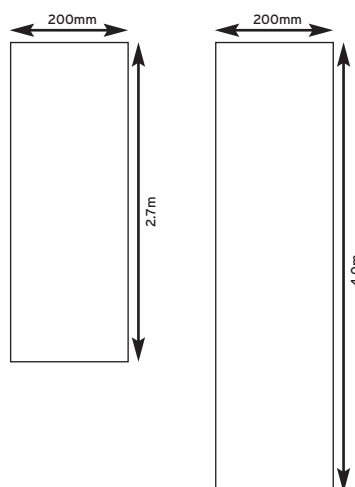

Individual Panel Size:
600mm wide x 7mm thick
x 2.4m long

Marble Range

Pergamon
GE9PMC

Travertine
GE9TRC

Light Grey
GE9LGMC

White Gloss
GE9WHC

Diamond Range

Black Diamond
GE9BDC

Individual Panel Size:
250mm wide x 5mm thick x
2.7m long

Marble Range

Pergamon
GE8PMC

Black
GE8BMC

Light Grey
GE8LGMC

Blue
GE8BLMC

Green
GE8GRMC

Beige
GE8BEMC

Individual Panel Sizes:

200mm wide x 6mm thick x 2.7m long

200mm wide x 6mm thick x 4m long

White Silver Strip
GE8TSWHC (2.7m)
GE8TSWHC4 (4m)

Geopanel Cleaner

Keep your finished installation in showroom condition using the Geopanel cleaner.