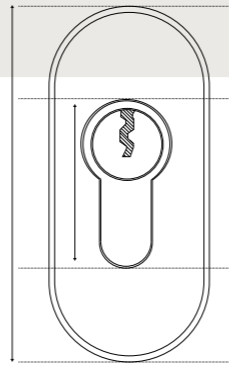

Pull Bar
400mm, 900mm, 1500mm

Flat Pull Bar
400mm, 800mm, 1600mm

Lever Handle

Centre Escutcheon

D Bar

Letterplate

Design your door online!

Use our online door designer to pick your door style, colour, glass and hardware to visualise your dream door.