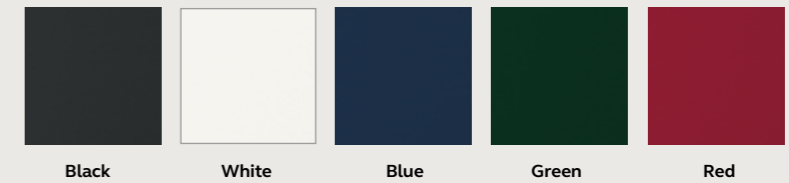

Carefully crafted specialist glass designs have been exclusively created for the Virtu-AL door range.

Personalise your door

Standard Colours

Superior Colours

Colour Match

Much like aluminium doors, Virtu-AL can be powder-coated with any RAL colour in our state-of-the-art paint studio.

Colours are as accurate as the printing process allows. Due to the hand painting and staining process, we can't guarantee an exact colour match between the door and the external door frame.

Como VX

Glazing: Glazed
Colour: Anthracite

Glazing: Claro
Colour: Midnight

Glazing: Belice
Colour: Black

Glazing: Cresto
Colour: Pebble

Como ZY

Glazing: Claro
Colour: Anthracite

Glazing: Glazed
Colour: Green

Glazing: Cresto
Colour: Black

Glazing: Belice
Colour: Silver Grey