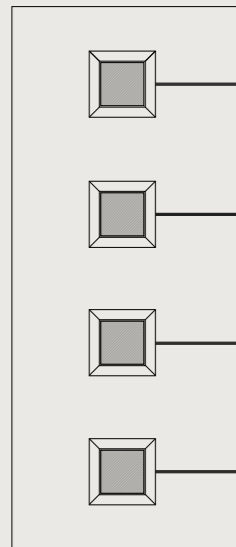

Como VX

Glazing: Glazed
Colour: Anthracite