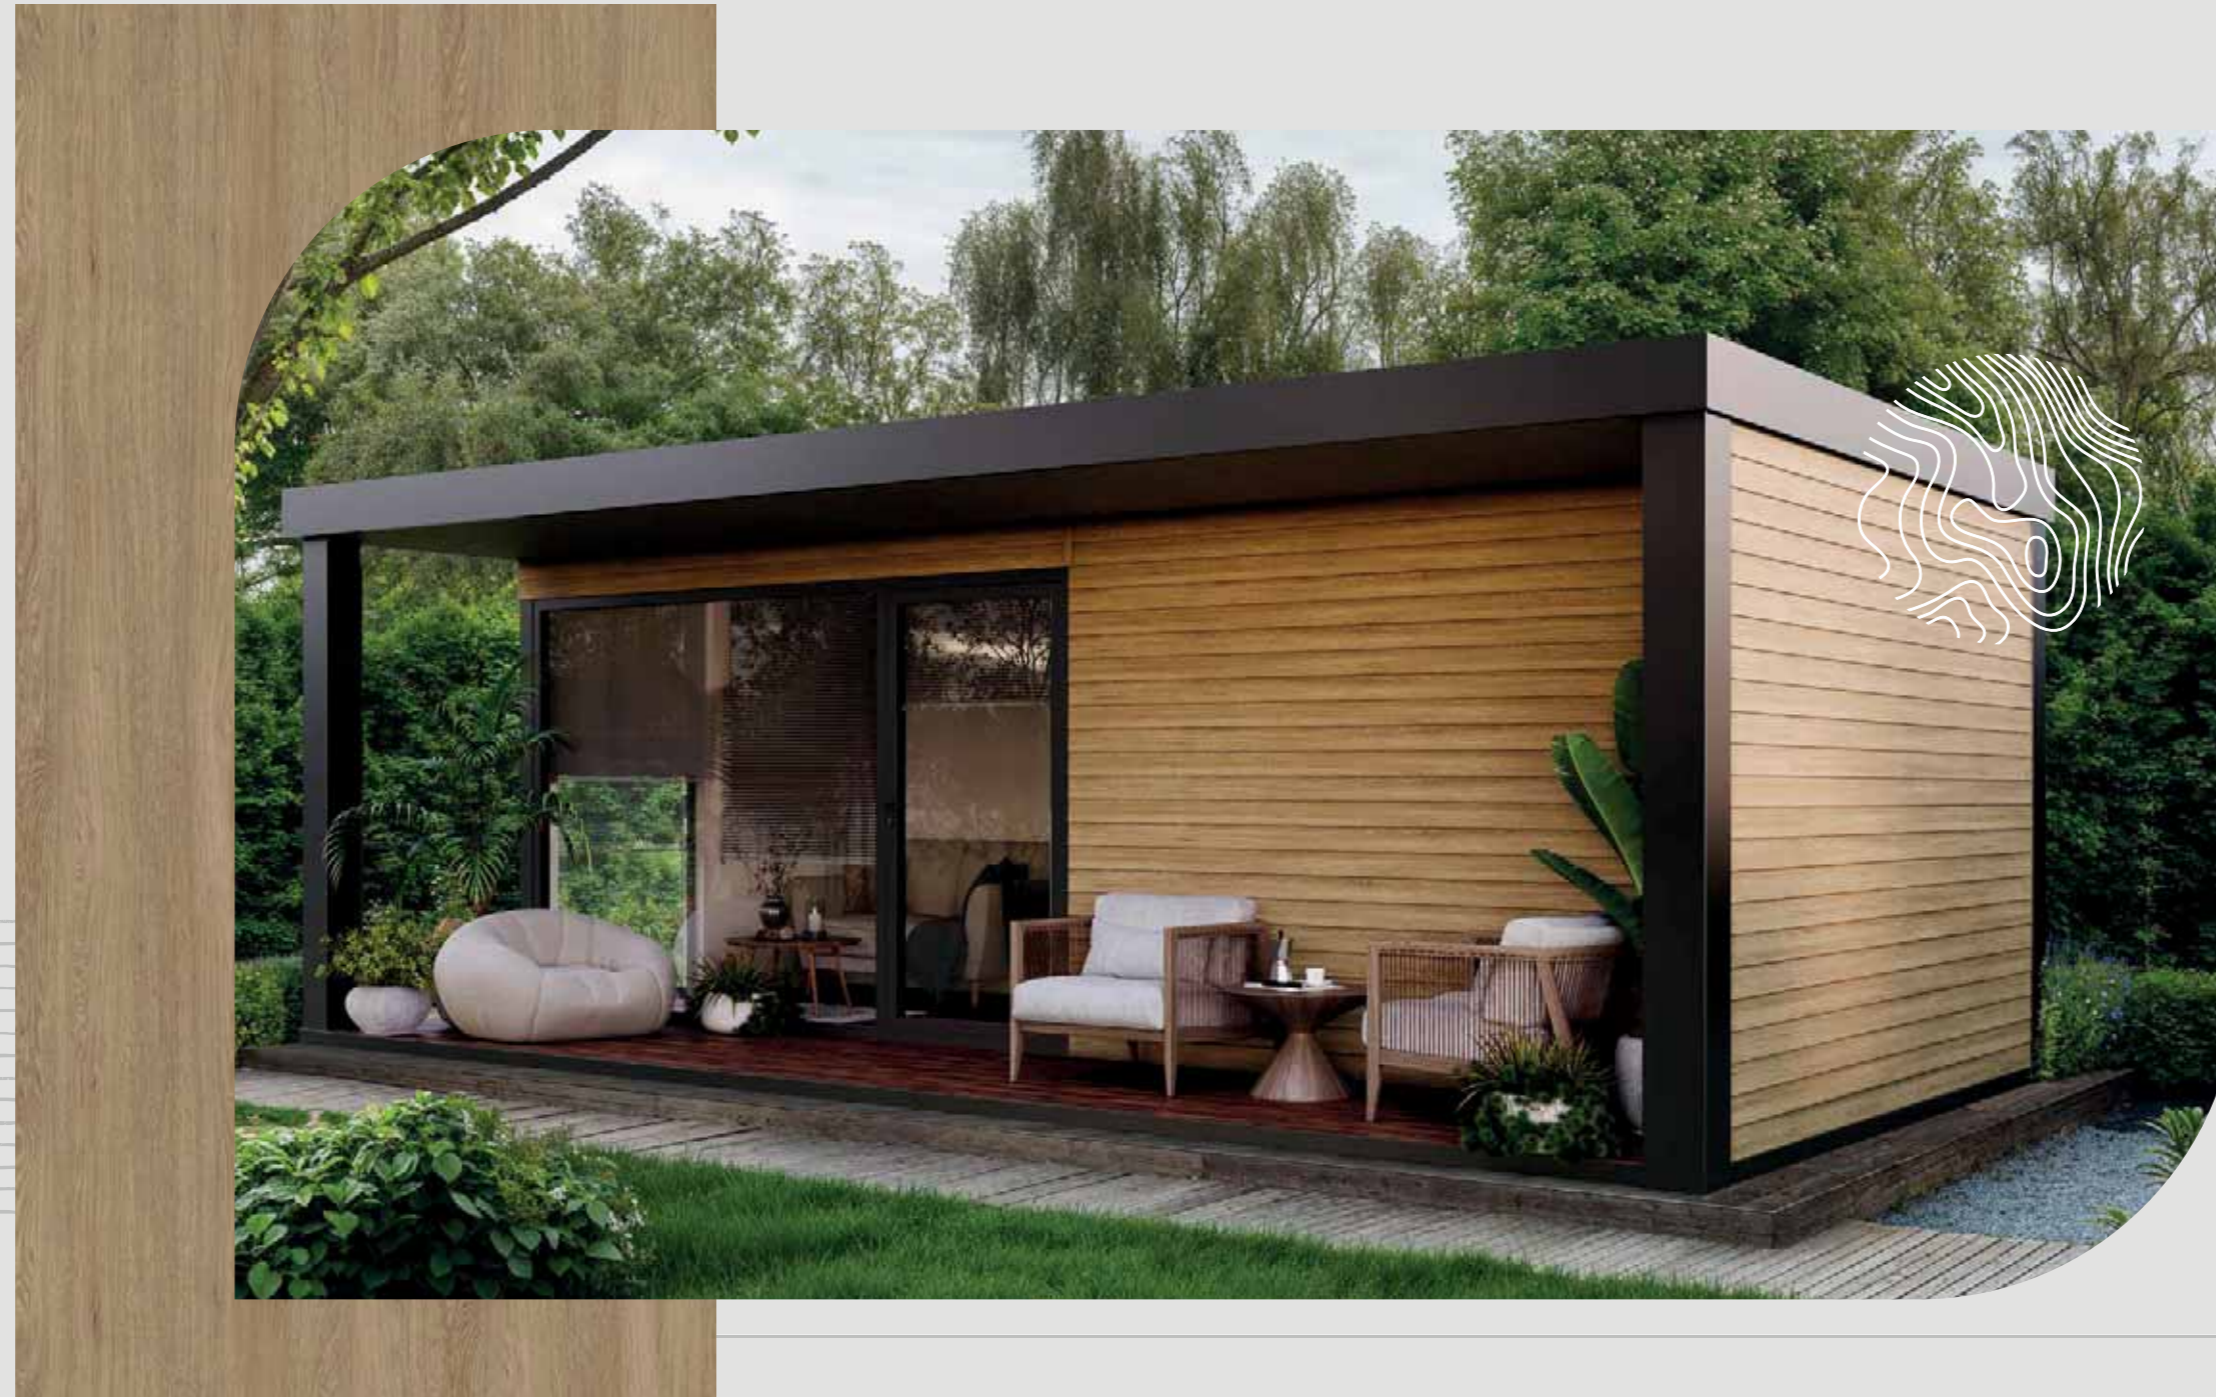

NatureClad®

FEEL THE GREAT OUTDOORS

Introducing the NatureClad collection; the ultimate wood effect cladding system with a natural look and feel.

NatureClad requires no maintenance and is a long-lasting alternative to timber cladding, stylishly helping to protect your building from the elements.

- Available in Double Feather Edge and Double Shiplap profiles
- High definition woodgrain texture
- Super-matt finish
- Durable and easy to clean
- Lightweight cellular PVC
- Quick to install
- Available in 5 contemporary wood tones
- Consistent colour; no batch matching necessary
- Trims and joints available in matching wood tones

NatureClad is versatile and can be used in numerous ways:

- Feature panels
- Lower/upper storey covering
- Gable elevations
- Bay windows
- Dormers
- Outhouses
- Garden rooms